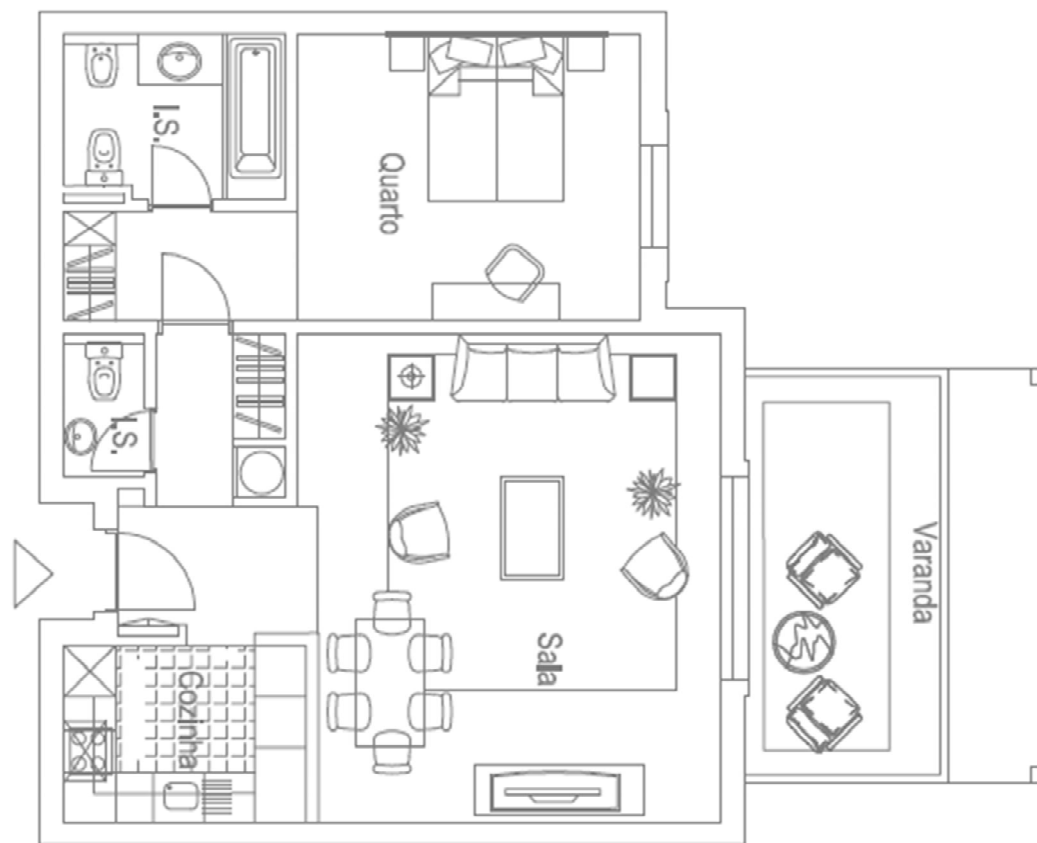

FLOOR PLAN ONE-BED APARTMENT

One Bedroom Apartment (T1)

Legend:

- Sala > Lounge
- Quarto > Bedroom
- Cozinha > Kitchen
- I.S. > Bathroom / Toilet
- Varanda > Balcony

NOTE: Image presented are for reference only.