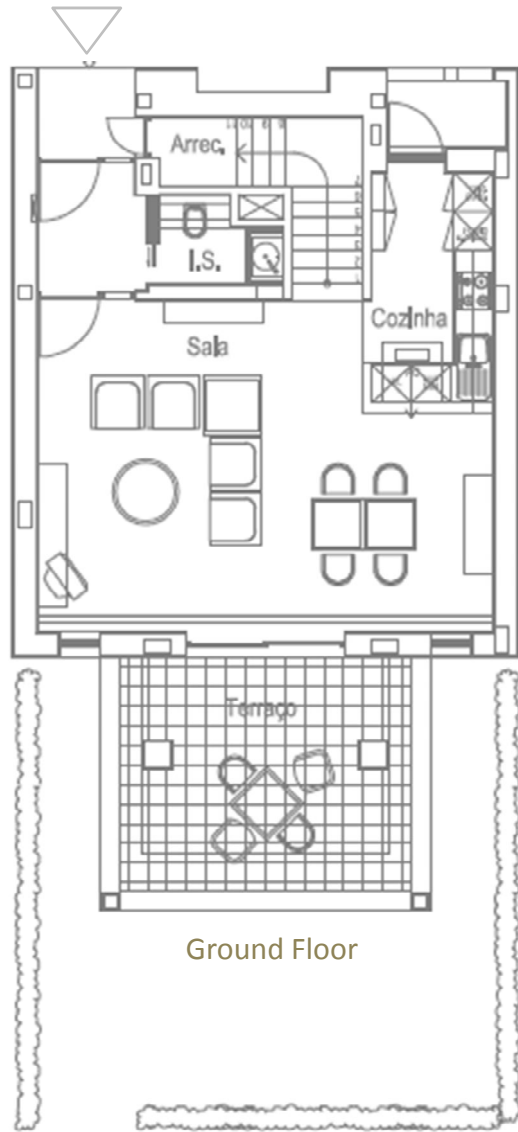

FLOOR PLAN 2 BED LINKED VILLA

Ground Floor

Two Bedroom Linked Villa (M2)

1st Floor

Legend:

- Sala > Lounge
- Quarto > Bedroom
- Cozinha > Kitchen
- I.S. > Bathroom
- Arrec. > Storage
- Terraço > Terrace
- Varanda > Balcony

NOTE: Image presented are for reference only.