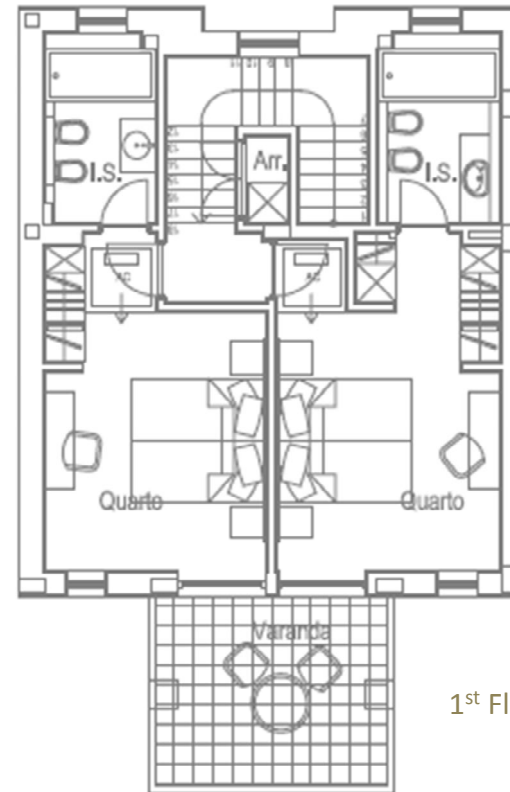

FLOOR PLAN 2 BED LINKED VILLA

Ground Floor

Two Bedroom Linked Villa (M2)

1st Floor

Legend:

- Sala > Lounge
- Quarto > Bedroom
- Cozinha > Kitchen
- I.S. > Bathroom
- Arrec. > Storage
- Terraço > Terrace
- Varanda > Balcony

NOTE: Image presented are for reference only.