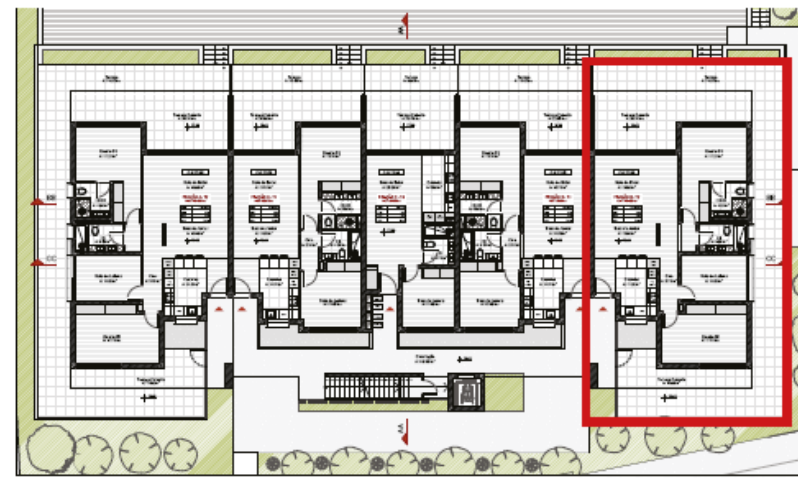

QUINTA HEIGHTS

FLOOR First

BEDROOMS 3 Bed

INTERNAL SIZE 124m²

TERRACE SIZE 113.75m²

TOTAL PROPERTY SIZE 237.75m²

Building E
Apartment E101

Underground Parking and owners storage space

QUINTA HEIGHTS

Building E Apartment E105

FLOOR **First**

BEDROOMS **3 Bed**

INTERNAL SIZE **124m²**

TERRACE SIZE **113.75m²**

TOTAL PROPERTY SIZE **237.75m²**

Underground Parking and owners storage space