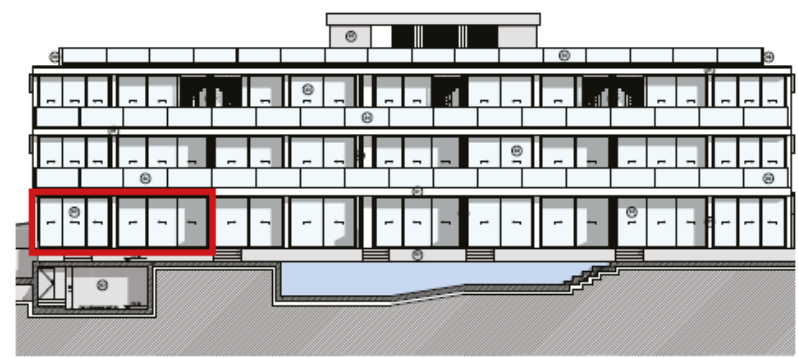

QUINTA HEIGHTS

FLOOR First

BEDROOMS 3 Bed

INTERNAL SIZE 124m²

TERRACE SIZE 113.75m²

TOTAL PROPERTY SIZE 237.75m²

Building E
Apartment E101

Underground Parking and owners storage space

QUINTA HEIGHTS

Building E Apartment E105

FLOOR **First**

BEDROOMS **3 Bed**

INTERNAL SIZE **124m²**

TERRACE SIZE **113.75m²**

TOTAL PROPERTY SIZE **237.75m²**

Underground Parking and owners storage space