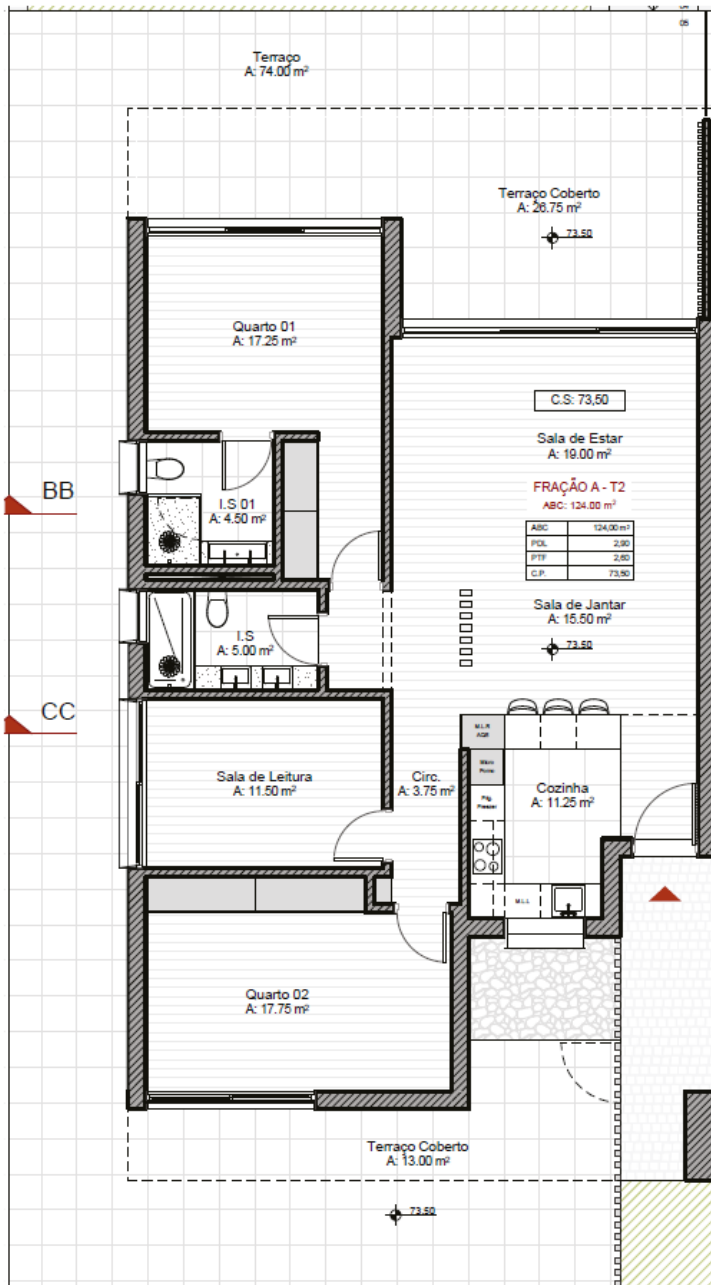

QUINTA HEIGHTS

FLOOR First

BEDROOMS 3 Bed

INTERNAL SIZE 124m²

TERRACE SIZE 113.75m²

TOTAL PROPERTY SIZE 237.75m²

Building E
Apartment E101

Underground Parking and owners storage space

QUINTA HEIGHTS

Building E Apartment E105

FLOOR **First**

BEDROOMS **3 Bed**

INTERNAL SIZE **124m²**

TERRACE SIZE **113.75m²**

TOTAL PROPERTY SIZE **237.75m²**

Underground Parking and owners storage space